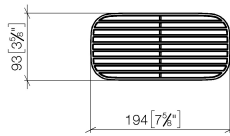

## Grid element - Matte Black

---

82 481 970

- high-quality plastic grid elements
- plastic grid elements

NOTE: Grid elements must be ordered separately.

	Matte Black	82 481 970-33
	Creamy White	82 481 970-51
	Light Grey	82 481 970-52
	Taupe	82 481 970-53

## Grid element - Matte Black

---

82 481 970

mm [inches]